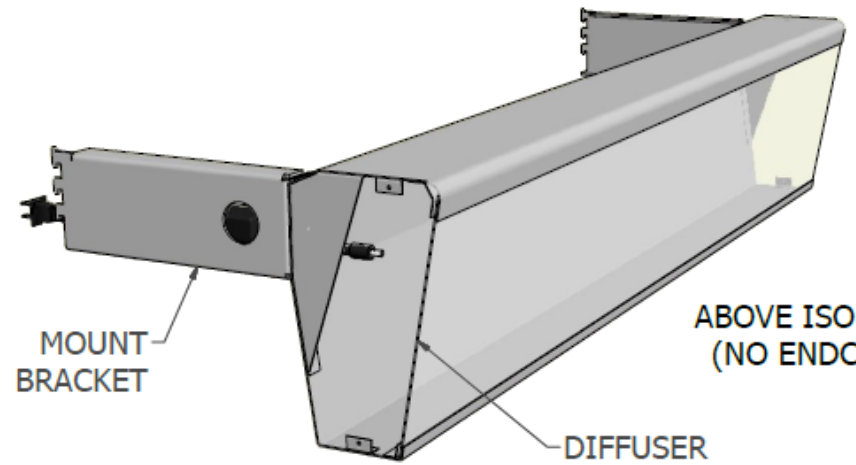

# LED Header Display: Standard Gondola Platforms

Illuminated with 1 LED Strip

Brighter Solutions.

# LED Header Display: Standard Gondola Platforms

Other Views

BELOW ISO VIEW  
(WITH ENDCAPS)

ABOVE ISO VIEW  
(NO ENDCAPS)

REAR ISO

Brighter Solutions.