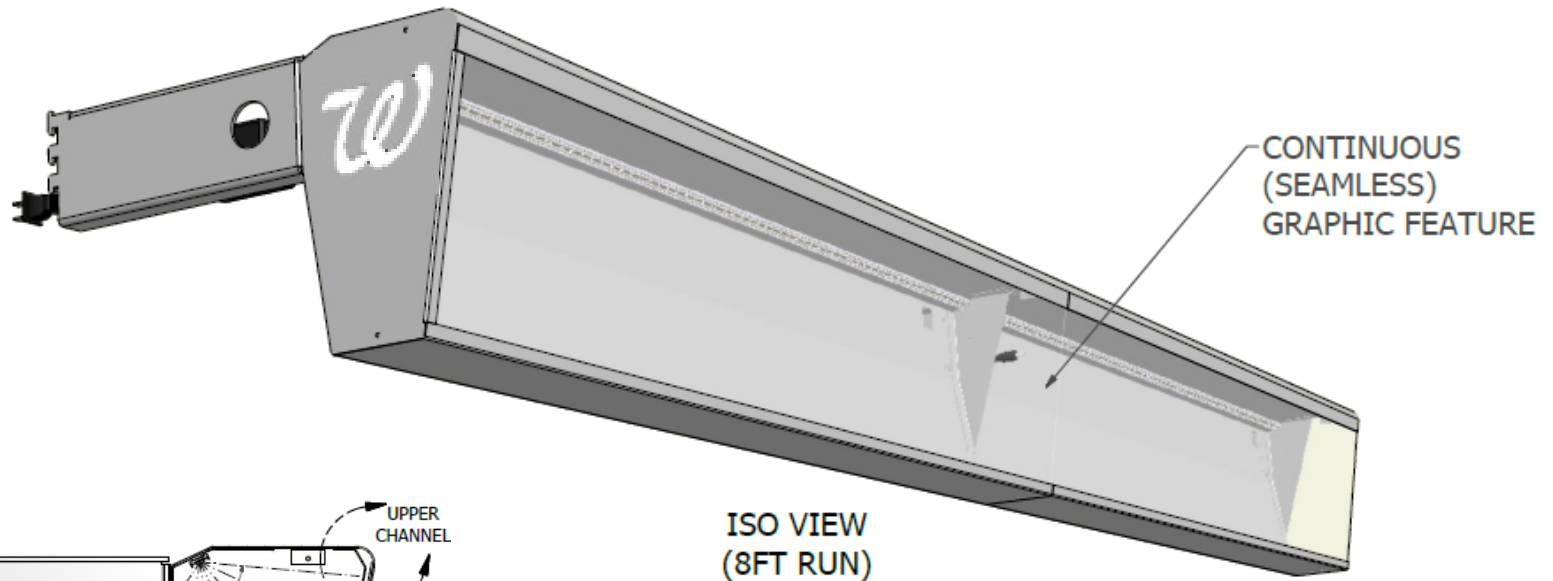

# LED Header Display: Standard Gondola Platforms

Illuminated with 1 LED Strip

Brighter Solutions.

# LED Header Display: Standard Gondola Platforms

Other Views

BELOW ISO VIEW  
(WITH ENDCAPS)

ABOVE ISO VIEW  
(NO ENDCAPS)

REAR ISO

Brighter Solutions.