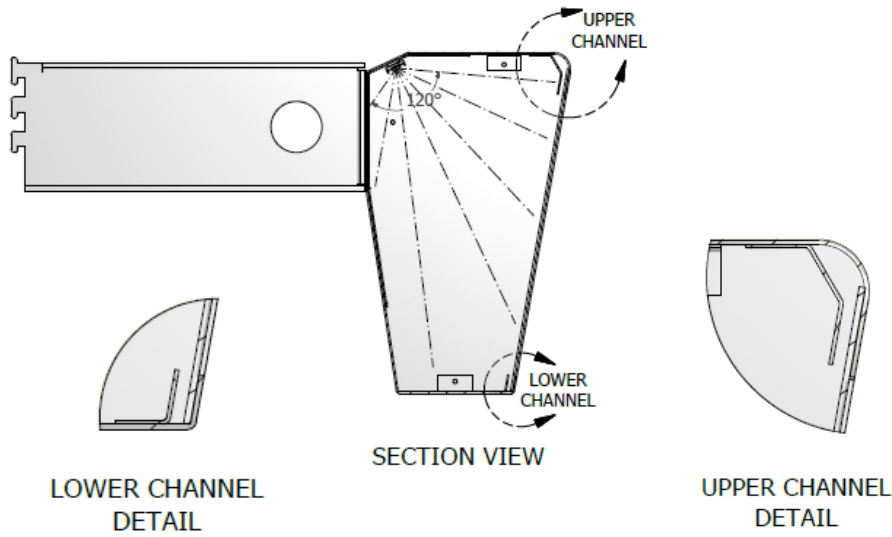

# LED Header Display: Standard Gondola Platforms

Illuminated with 1 LED Strip

Brighter Solutions.

# LED Header Display: Standard Gondola Platforms

Other Views

BELOW ISO VIEW  
(WITH ENDCAPS)

ABOVE ISO VIEW  
(NO ENDCAPS)

REAR ISO

Brighter Solutions.