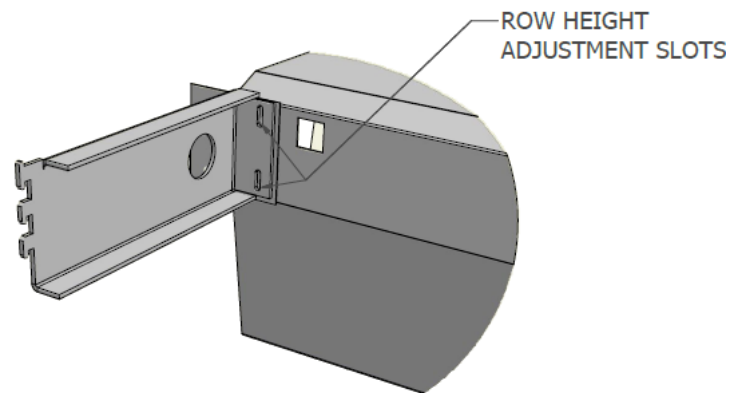

# LED Header Display: Standard Gondola Platforms

Illuminated with 1 LED Strip

Brighter Solutions.

# LED Header Display: Standard Gondola Platforms

Other Views

BELOW ISO VIEW  
(WITH ENDCAPS)

ABOVE ISO VIEW  
(NO ENDCAPS)

REAR ISO

Brighter Solutions.