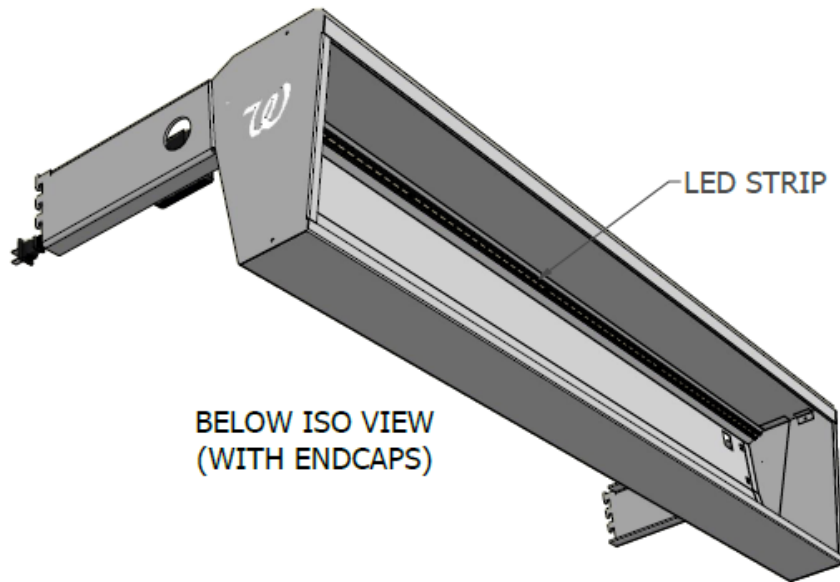

# LED Header Display: Standard Gondola Platforms

Illuminated with 1 LED Strip

Brighter Solutions.

# LED Header Display: Standard Gondola Platforms

Other Views

BELOW ISO VIEW  
(WITH ENDCAPS)

ABOVE ISO VIEW  
(NO ENDCAPS)

REAR ISO

Brighter Solutions.